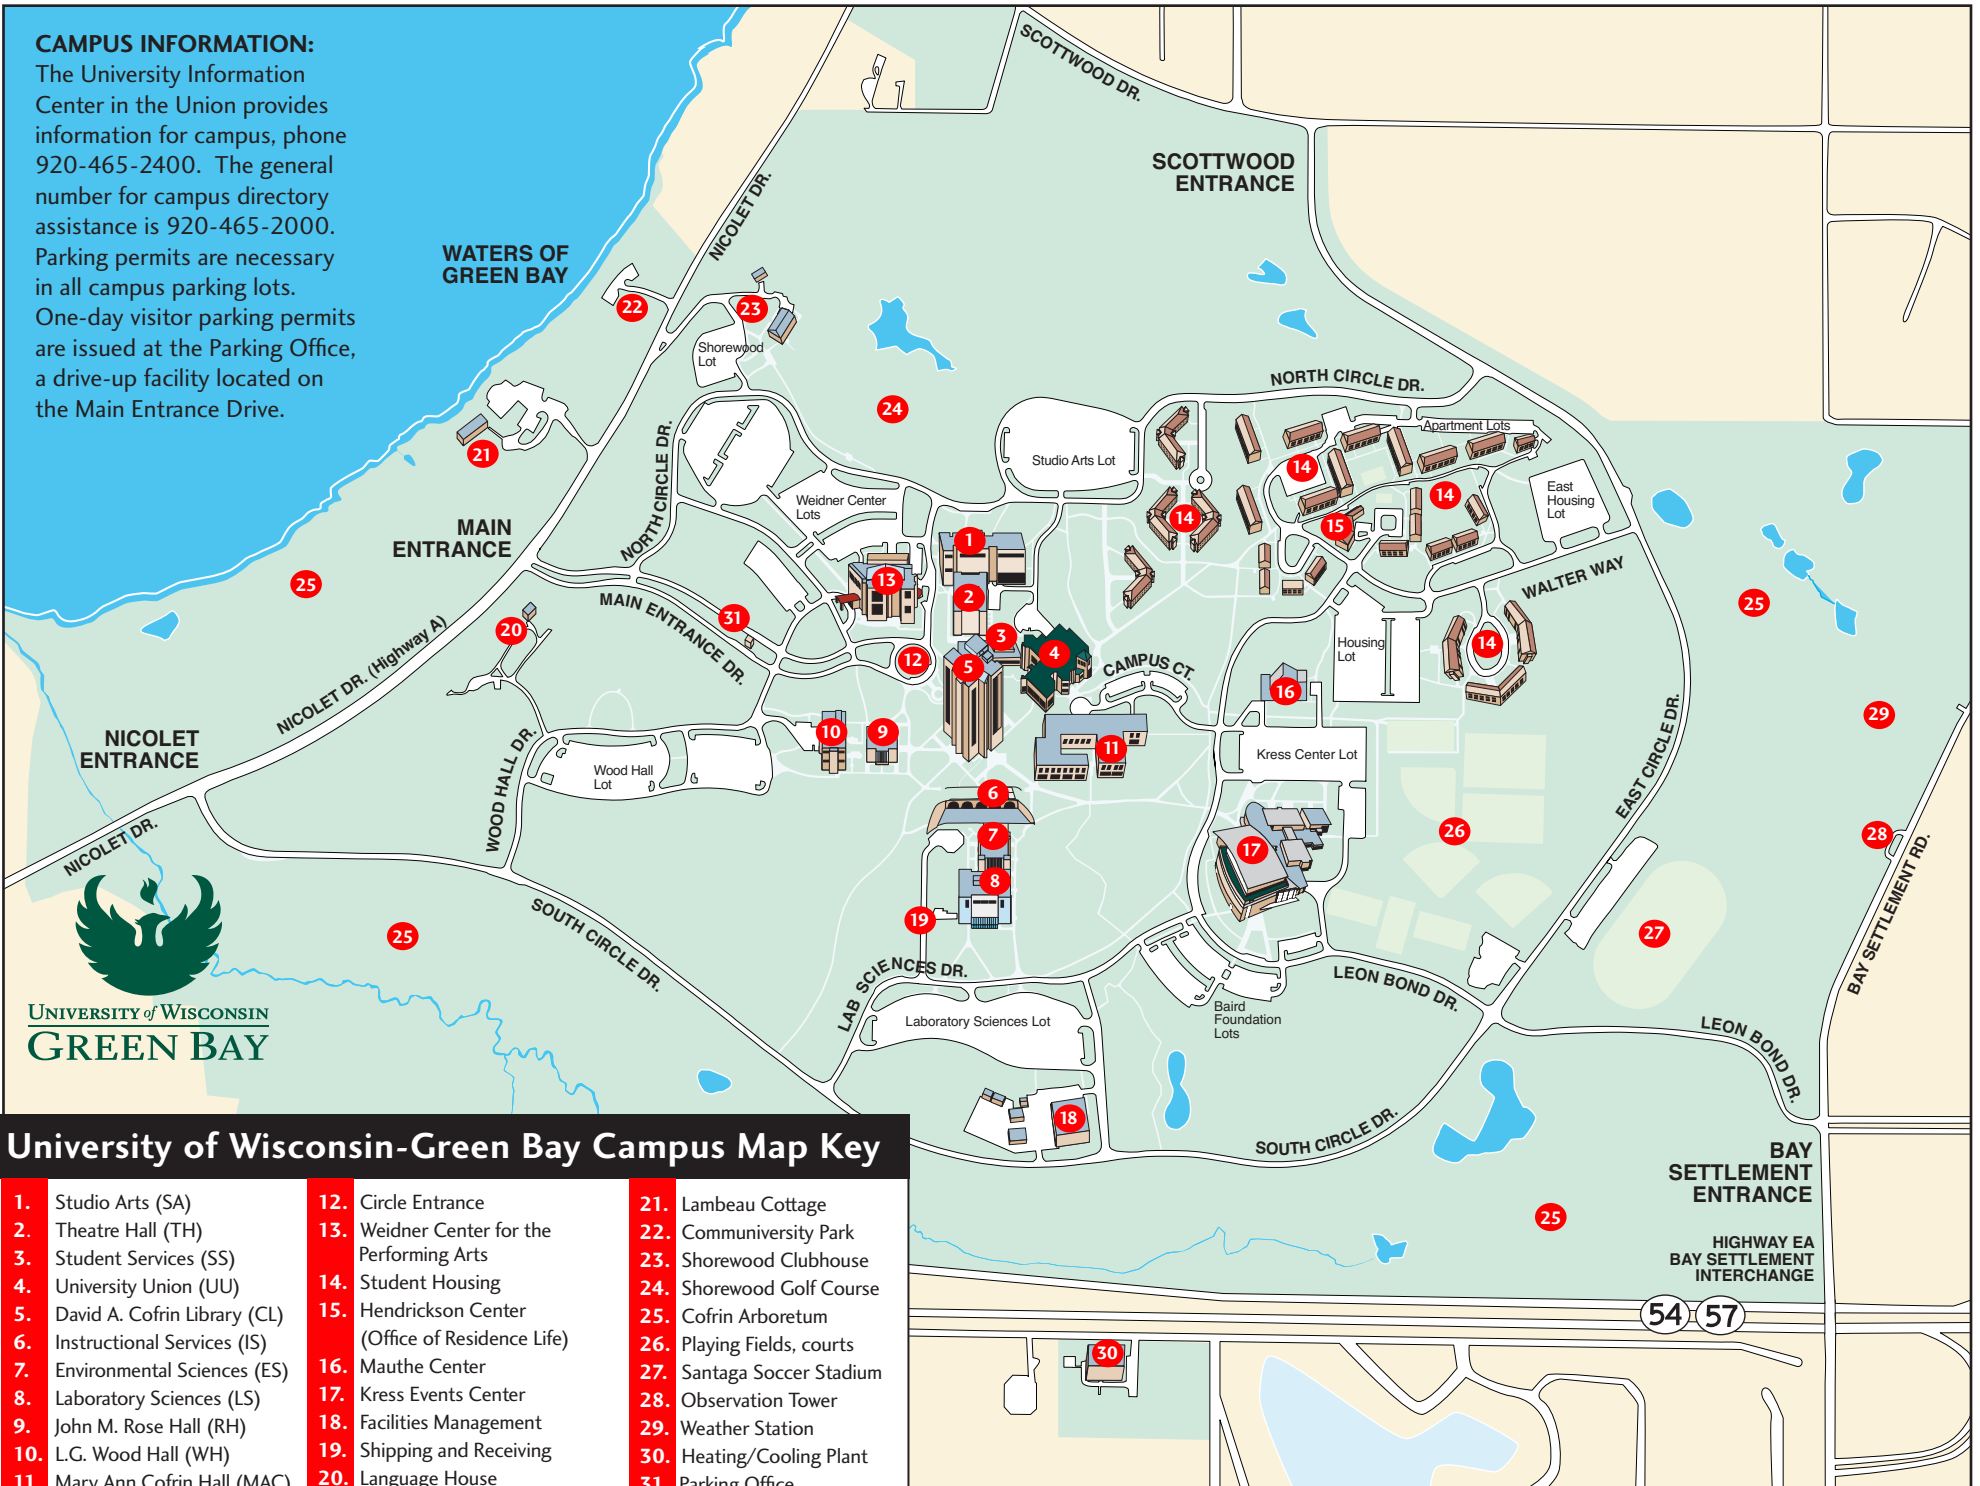

CAMPUS INFORMATION:

The University Information Center in the Union provides information for campus, phone 920-465-2400. The general number for campus directory assistance is 920-465-2000. Parking permits are necessary in all campus parking lots. One-day visitor parking permits are issued at the Parking Office, a drive-up facility located on the Main Entrance Drive.

University of Wisconsin-Green Bay Campus Map Key

1. Studio Arts (SA)	12. Circle Entrance	21. Lambeau Cottage
2. Theatre Hall (TH)	13. Weidner Center for the Performing Arts	22. Communiunity Park
3. Student Services (SS)	14. Student Housing	23. Shorewood Clubhouse
4. University Union (UU)	15. Hendrickson Center (Office of Residence Life)	24. Shorewood Golf Course
5. David A. Cofrin Library (CL)	16. Mauthe Center	25. Cofrin Arboretum
6. Instructional Services (IS)	17. Kress Events Center	26. Playing Fields, courts
7. Environmental Sciences (ES)	18. Facilities Management	27. Santaga Soccer Stadium
8. Laboratory Sciences (LS)	19. Shipping and Receiving	28. Observation Tower
9. John M. Rose Hall (RH)	20. Language House	29. Weather Station
10. L.G. Wood Hall (WH)		30. Heating/Cooling Plant
11. Mary Ann Cofrin Hall (MAC)		31. Parking Office